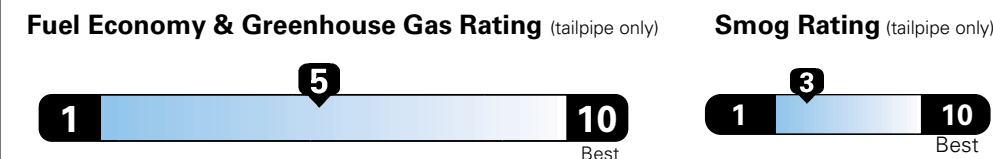

## Fuel Economy and Environment

**Flexible Fuel Vehicle  
 Gasoline-Ethanol (E85)**

**You spend  
 \$500  
 in fuel costs  
 over 5 years  
 compared to the  
 average new vehicle.**

**Annual fuel cost  
 \$1,450**