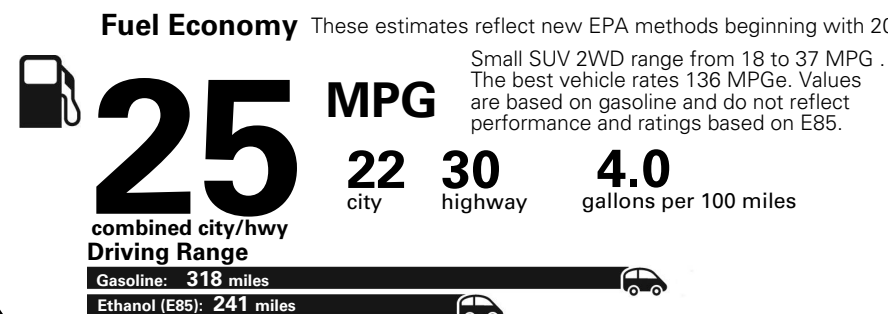

Deluxe Cloth High-Back Bucket Seats
Altitude Package
Black Accent Stitching
Exterior Mirrors with Turn Signals
18-Inch x 8.0-Inch Gloss Black Wheels
225/55R18 All Season Tires
Black Day Light Opening Moldings
Gloss Black Badging
Gloss Black Rear Fascia Applique
Gloss Black Instrument Panel Bezels
Premium Door Trim Panel

2.4-Liter I4 MultiAir® Engine $1,530

Flex Fuel Vehicle
Gloss Black Steering Wheel Bezel

Destination Charge $1,445

TOTAL PRICE: * $25,515

WARRANTY COVERAGE
5-year or 60,000-mile Powertrain Limited Warranty.
3-year or 36,000-mile Basic Limited Warranty.
Ask Dealer for a copy of the limited warranties or see your owner's manual for details.

**5 YEAR / 60,000 MILE
POWERTRAIN WARRANTY**

Assembly Point/Port of Entry: MELFI, ITALY

S.L.

SHIP TO:

SOLD TO:

VIN: ZAC-CJABB6JP-G85342

L4-VON: 8881

0307

THIS LABEL IS ADDED TO THIS VEHICLE TO COMPLY WITH FEDERAL LAW. THE LABEL CANNOT BE REMOVED OR ALTERED PRIOR TO DELIVERY TO THE ULTIMATE PURCHASER.

* STATE AND/OR LOCAL TAXES IF ANY, LICENSE AND TITLE FEES AND DEALER SUPPLIED AND INSTALLED OPTIONS AND ACCESSORIES ARE NOT INCLUDED IN THIS PRICE. DISCOUNT, IF ANY, IS BASED ON PRICE OF OPTIONS IF PURCHASED SEPARATELY.

For more information visit: www.jeep.com
or call 1-877-IAM-JEEP

FCA US LLC

Fuel Economy and Environment

**Flexible Fuel Vehicle
Gasoline-Ethanol (E85)**

**You spend
$500
in fuel costs
over 5 years
compared to the
average new vehicle.**

**Annual fuel cost
$1,450**