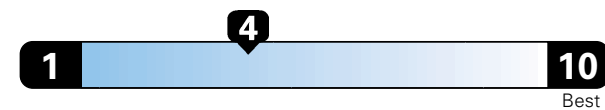

2020 MODEL YEAR

GRAND CHEROKEE LIMITED X 4X4

For more information visit: www.jeep.com
or call 1-877-IAM-JEEP

FCA US LLC

THIS VEHICLE IS MANUFACTURED TO MEET SPECIFIC UNITED STATES REQUIREMENTS. THIS VEHICLE IS NOT MANUFACTURED FOR SALE OR REGISTRATION OUTSIDE OF THE UNITED STATES.

MANUFACTURER'S SUGGESTED RETAIL PRICE OF THIS MODEL INCLUDING DEALER PREPARATION

Base Price: $41,955

JEOP GRAND CHEROKEE LIMITED 4X4
Exterior Color: Slate Blue Pearl-Coat Exterior Paint
Interior Color: Black Interior Color
Interior: Leather-Trimmed Seats
Engine: 3.6L V6 24V VVT Engine Upp I w/ESS
Transmission: 8-Speed Automatic 850RE Transmission

STANDARD EQUIPMENT (UNLESS REPLACED BY OPTIONAL EQUIPMENT)

FUNCTIONAL/SAFETY FEATURES
Advanced Multistage Front Air Bags
Supplemental Side-Curtain Front and Rear Air Bags
Supplemental Front Seat Side Air Bags
Driver Inflatable Knee-Bolster Air Bag
Selec-Terrain® System
Quadra-Trac II® 4WD System
ParkView® Rear Back-Up Camera
ParkSense® Rear Park-Assist with Stop
Blind-Spot and Cross-Path Detection
Sport Mode
Keyless Enter-N-Go
Remote-Start System
Sentry Key® Theft Deterrent System
Ready-Alert Braking
Speed Control
Power Liftgate
Electronic Stability Control
Anti-Lock 4-Wheel Disc Brakes
Hill Start Assist
Trailer-Sway Damping